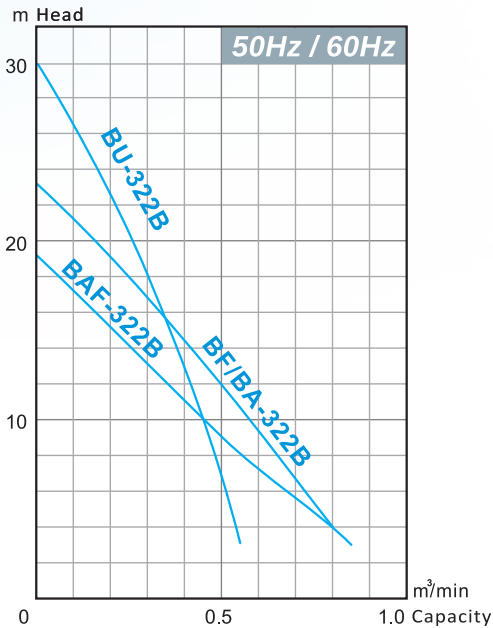

Spec./Model	BF-322B	BAF-322B	BA-322B	BU-322B
Discharge Size	3"			
Liquid	Sewage		Wastewater	Clean water
Temp.	0~40°C			
Motor	Freq./Voltage	200V-460V		
	Motor type	Dry type Motor		
	Pole	2P		
	Protector	AC Protector		
Pump	Shaft	SUS 410		
	Mech. Seal	Dual SIC		
	Impeller	BC-1 / FCD-45		
	Pump Housing	FCD-45		

SPECIFICATIONS

2P-3000RPM(50Hz)/3600RPM(60Hz)

Model	Output Hp (kW)	Discharge inch	Phase ϕ	Standard		Free Passage mm	Length mm	Width mm	Height mm	Weight kg	Cable m
				Head m	Capacity m³/min						
BF-322B	3 (2.2)	3"	3 ϕ	12	0.5	30	420	240	550	40	8
BAF-322B	3 (2.2)	3"	3 ϕ	9	0.5	45	420	240	550	40	8
BA-322B	3 (2.2)	3"	3 ϕ	12	0.5	10	420	240	550	40	8
BU-322B	3 (2.2)	3"	3 ϕ	18	0.3	3.2	420	240	550	40	8

SONHO PUMP MANUFACTURING CO., LTD.

TEL: +886-8-7559933

FAX: +886-8-7557575

http://www.sonho.com.tw E-mail: sonho@sonho.com.tw

Made in Taiwan